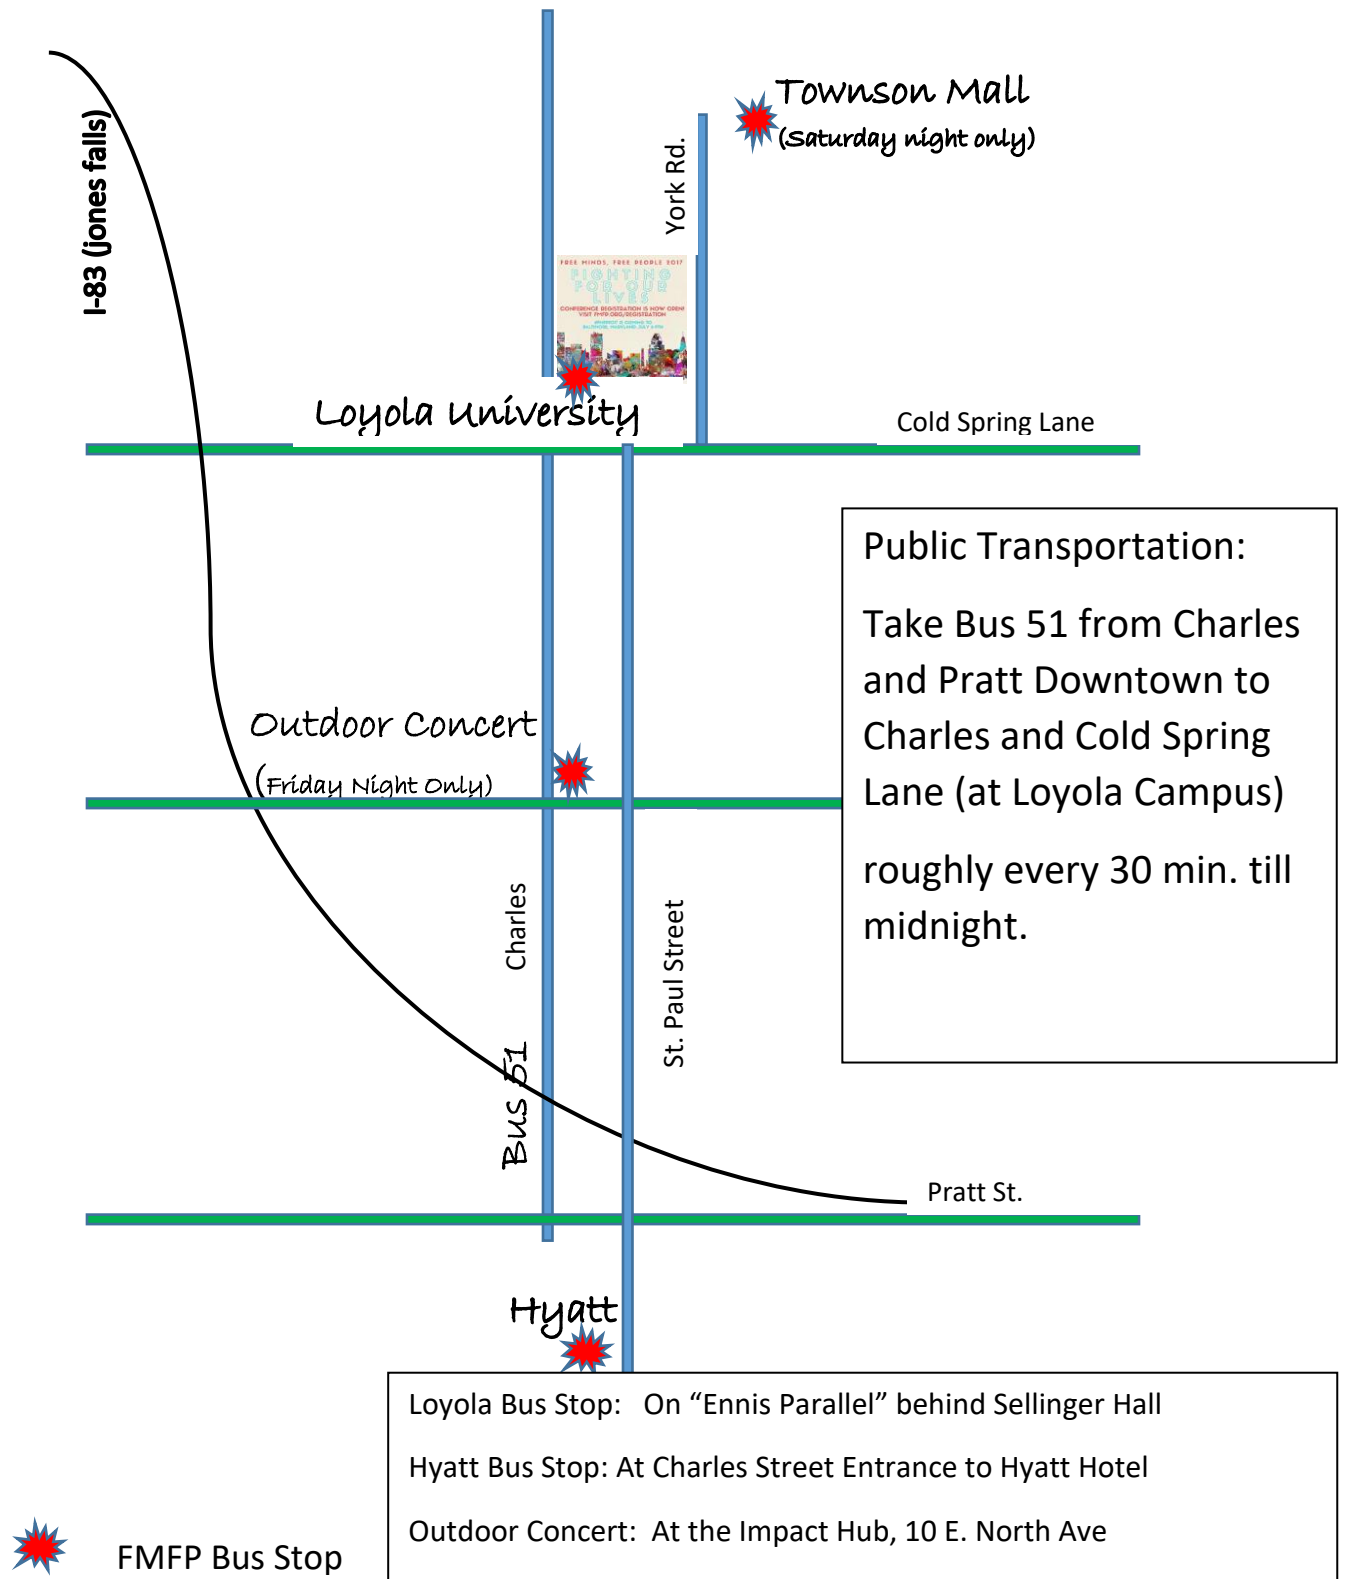

TRANSPORTATION

Free Minds, Free People: Baltimore, 2017

Thursday July 6, evening:

From Loyola bus stop to Hyatt:

- *4:30 p.m. roughly every 20 minutes till 6:00 p.m.*

From Hyatt (Charles St. door) to Cultural Night (Downtown Cultural Center)

- *7:30 p.m. roughly every 20 minutes till 9:00 p.m.*

Return:

From Cultural Night to Loyola

- *10:00 p.m. roughly every 20 minutes till 11:00 p.m.*

From Cultural Night to Hyatt

- *10:00 p.m. roughly every 20 minutes till 11:00 p.m.*

Friday, July 7, morning:

From Hyatt (Charles St. door) to FMFP at Loyola

- *7:30 a.m. roughly every 20 minutes till 9:10 a.m.*

Friday July 7, evening:

From FMFP at Loyola to Hyatt

—with a stop at Arts District (--near outdoor concert at Y-not Lot)

- *From 6:30 p.m. roughly every 20 minutes 9:00 p.m.*

From Hyatt to Arts District (--near outdoor concert at Y-not Lot)

- *From 7:00 p.m. roughly every 20 minutes to 9:00 p.m.*

Return from Arts District to Loyola